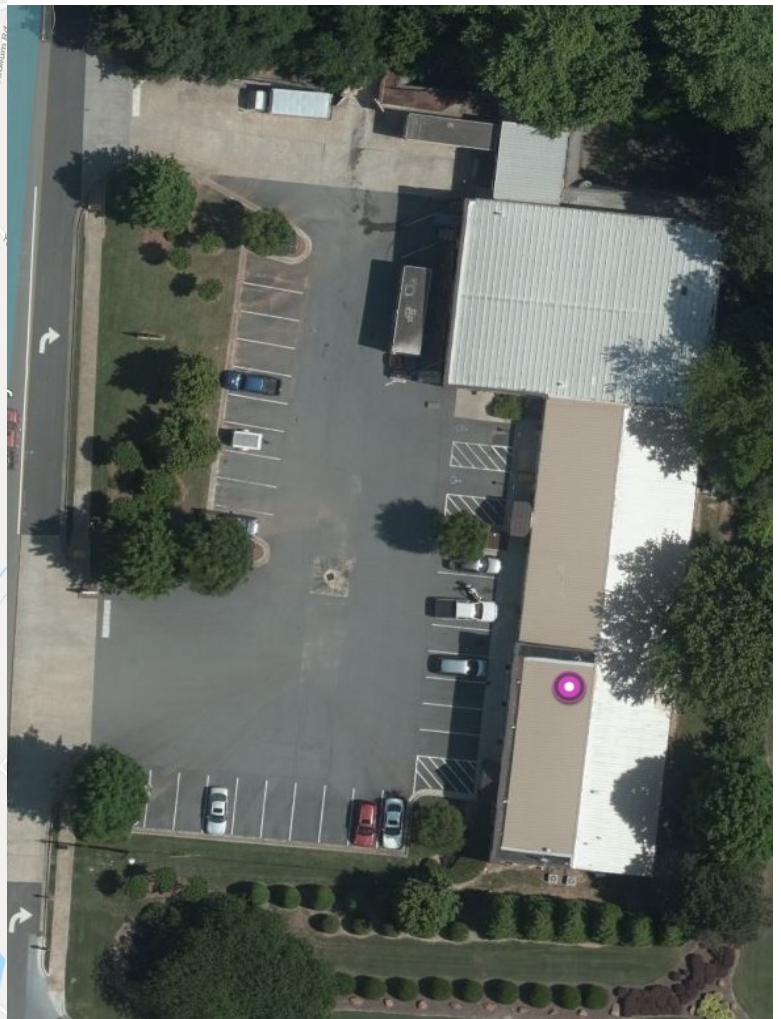

For LEASE

Aerial map

The WORD Team / ERA Sunrise Realty / www.wordteam.net

Terry Word / Cell: 770-617-7098 / efax: 678-288-5395 / terryword1@gmail.com

Tabra Word / Cell: 404-379-7455 / efax 678-288-5395 / tabraword@gmail.com

157 Reinhardt College Pkwy Canton Ga 30114 770-720-1515 ext 3206